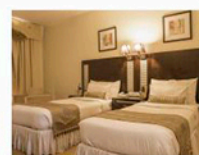

TYPE OF MEMBERSHIP	TENURE	MEMBERSHIP FEE (Non Refundable)	MAINTENANCE CHARGES (Non Refundable)	PRIVILEGES
DELIGHT	10 Years	₹1,50,000 + Applicable Taxes	₹6000 + Applicable Taxes (Annual) or ₹55,000 + Applicable Tax (One Time Charge Scheme For 10 Years)	• One Complimentary Room Night Stay as per Availability • Complimentary use of Gymnasium & Billiards • Complimentary use of Swimming Pool • Complimentary use of Indoor Games • 25% Discount on Rooms (3 Night Room Stay/ per Year only) • 20% Discount on All Ala Carte Restaurants • 10% Discount on Banquet Parties • 20% Discount on Event Passes • 20% Discount on Spa & Massage Chairs • 20% Discount on Gaming Zone • Massage Chair – ₹250 for half-an-hour
CORPORATE	10 Years	₹2,50,000 + Applicable Taxes	₹12000 + Applicable Taxes (Annual) or ₹1,10,000 + Applicable Tax (One Time Charge Scheme For 10 Years)	• Any 02 Designated Executives from the will be Member, can avail the following facilities: • One Complimentary Room Night Stay as per Availability • Complimentary use of Gymnasium & Billiards • Complimentary use of Swimming Pool • Complimentary use of Indoor Games • 25% Discount on Rooms (3 Night Room Stay per Year only) • 20% Discount on All Ala Carte Restaurants • 10% Discount on Banquet Parties • 20% Discount on Event Passes • 20% Discount on Spa & Massage Chairs • 20% Discount on Gaming Zone
YEARLY	1 Year	₹18,000 + Applicable Taxes	N.A.	• Complimentary use of Gymnasium & Billiards • Complimentary use of Swimming Pool • Complimentary use of Indoor Games • 25% Discount on Rooms (3 Night Room Stay per Year only) • 20% Discount on All Ala Carte Restaurants • 10% Discount on Banquet Parties • 20% Discount on Event Passes • 20% Discount on Spa & Massage Chairs • 20% Discount on Gaming Zone

CONCESSION QUOTA:

- Delight Membership – Military Personnel- 10% Discount on Membership Tariff

CONVERSION TARIFF:

- Under Delight Membership, children of members below 18 years can be inducted as independent members at the time when they become major. This conversion shall be subject to payment of fee under the prevailing Tariff of the club (Annexure 1A). Time span for the said conversion into independent member shall be 6years (i.e. till 25 years of age).
- 1st Member – 50% of above mentioned Membership Price &

will be able to avail all the facilities given under individual Delight Member. Maintenance fees & other charges are applicable as under Delight Membership.

- 2nd Member & Further Members – 60% of above mentioned Membership Price & will be able to avail all the facilities given under individual delight member. Maintenance fees & other charges are applicable as under Delight Membership.