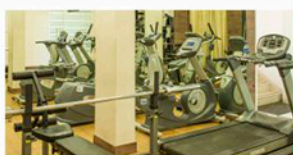

TYPE OF MEMBERSHIP	TENURE	MEMBERSHIP FEE (Non Refundable)	MAINTENANCE CHARGES (Non Refundable)	PRIVILEGES
DELIGHT	10 Years	₹1,50,000 + Applicable Taxes	₹6000 + Applicable Taxes (Annual) or ₹55,000 + Applicable Tax (One Time Charge Scheme For 10 Years)	• One Complimentary Room Night Stay as per Availability • Complimentary use of Gymnasium & Billiards • Complimentary use of Swimming Pool • Complimentary use of Indoor Games • 25% Discount on Rooms (3 Night Room Stay/ per Year only) • 20% Discount on All Ala Carte Restaurants • 10% Discount on Banquet Parties • 20% Discount on Event Passes • 20% Discount on Spa & Massage Chairs • 20% Discount on Gaming Zone • Massage Chair – ₹250 for half-an-hour
CORPORATE	10 Years	₹2,50,000 + Applicable Taxes	₹12000 + Applicable Taxes (Annual) or ₹1,10,000 + Applicable Tax (One Time Charge Scheme For 10 Years)	• Any 02 Designated Executives from the will be Member, can avail the following facilities: • One Complimentary Room Night Stay as per Availability • Complimentary use of Gymnasium & Billiards • Complimentary use of Swimming Pool • Complimentary use of Indoor Games • 25% Discount on Rooms (3 Night Room Stay per Year only) • 20% Discount on All Ala Carte Restaurants • 10% Discount on Banquet Parties • 20% Discount on Event Passes • 20% Discount on Spa & Massage Chairs • 20% Discount on Gaming Zone
YEARLY	1 Year	₹18,000 + Applicable Taxes	N.A.	• Complimentary use of Gymnasium & Billiards • Complimentary use of Swimming Pool • Complimentary use of Indoor Games • 25% Discount on Rooms (3 Night Room Stay per Year only) • 20% Discount on All Ala Carte Restaurants • 10% Discount on Banquet Parties • 20% Discount on Event Passes • 20% Discount on Spa & Massage Chairs • 20% Discount on Gaming Zone

CONCESSION QUOTA:

- Delight Membership – Military Personnel- 10% Discount on Membership Tariff

CONVERSION TARIFF:

- Under Delight Membership, children of members below 18 years can be inducted as independent members at the time when they become major. This conversion shall be subject to payment of fee under the prevailing Tariff of the club (Annexure 1A). Time span for the said conversion into independent member shall be 6years (i.e. till 25 years of age).
- 1st Member – 50% of above mentioned Membership Price &

will be able to avail all the facilities given under individual Delight Member. Maintenance fees & other charges are applicable as under Delight Membership.

- 2nd Member & Further Members – 60% of above mentioned Membership Price & will be able to avail all the facilities given under individual delight member. Maintenance fees & other charges are applicable as under Delight Membership.